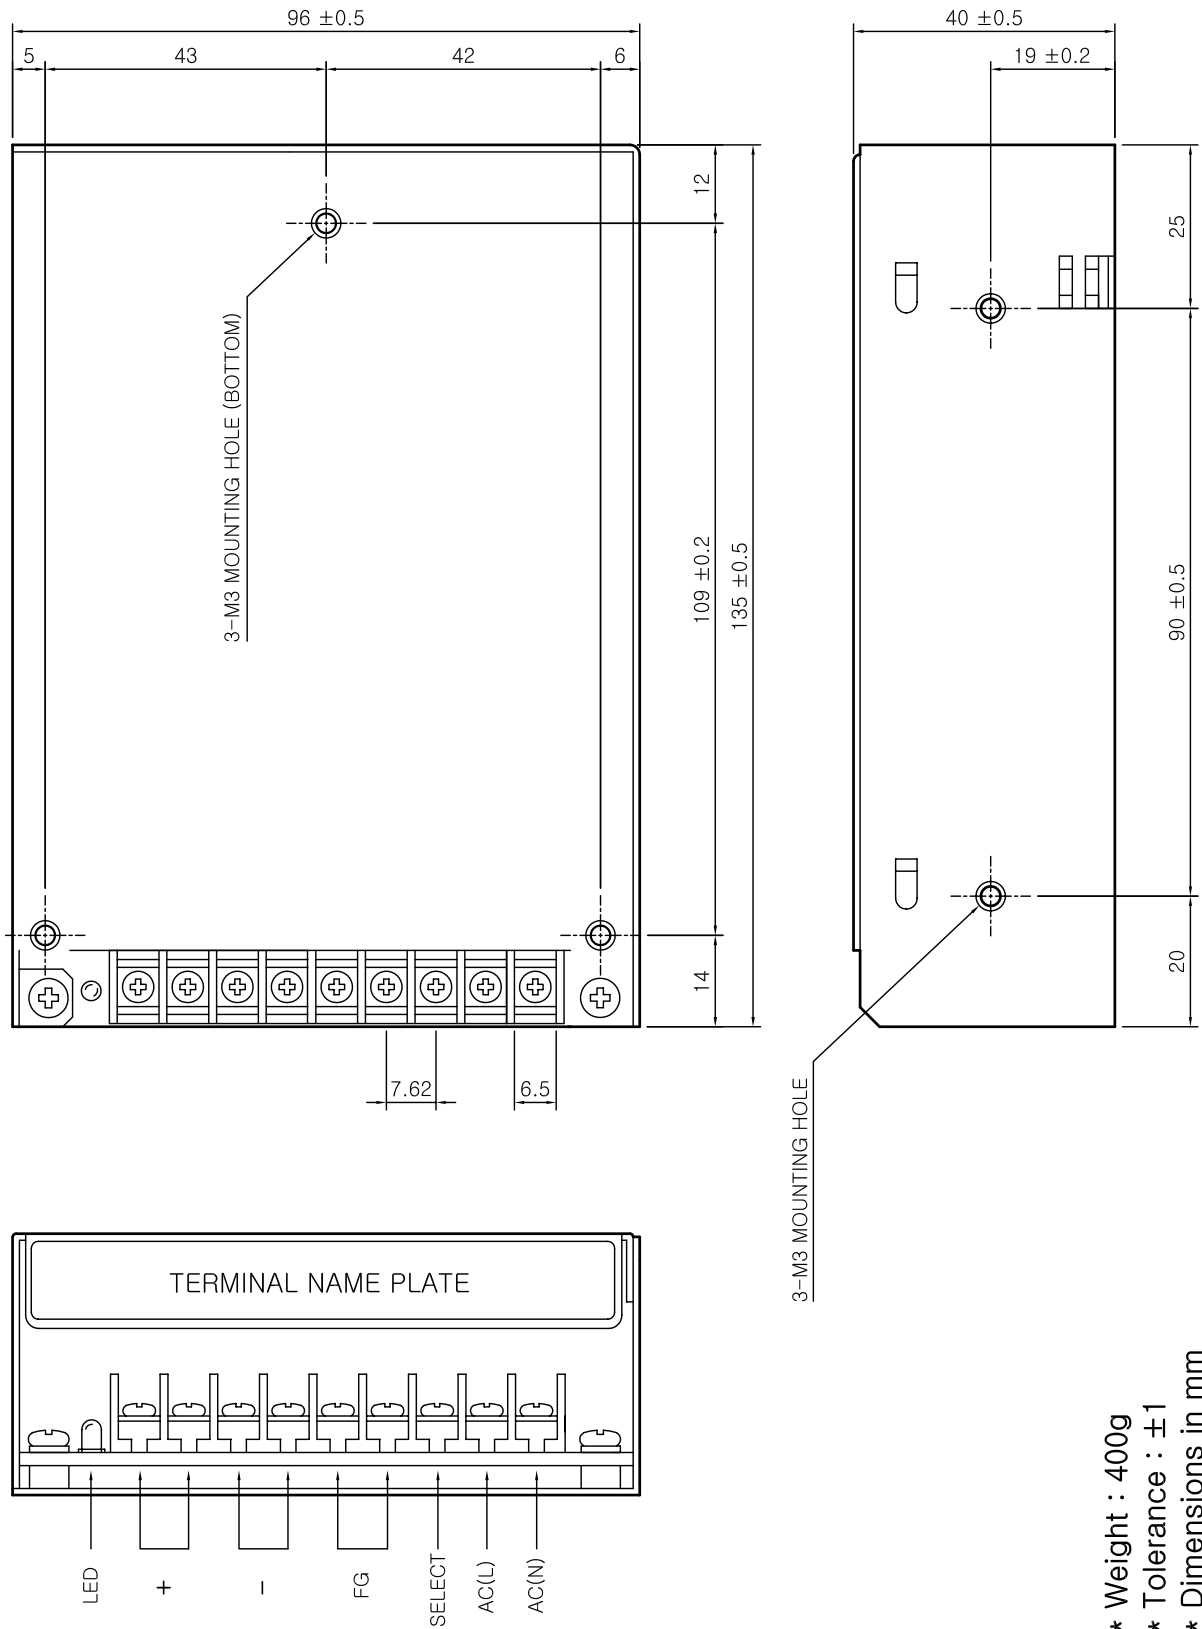

Dimension

VSF75W Single Output

- * Weight : 400g
- * Tolerance : ± 1
- * Dimensions in mm